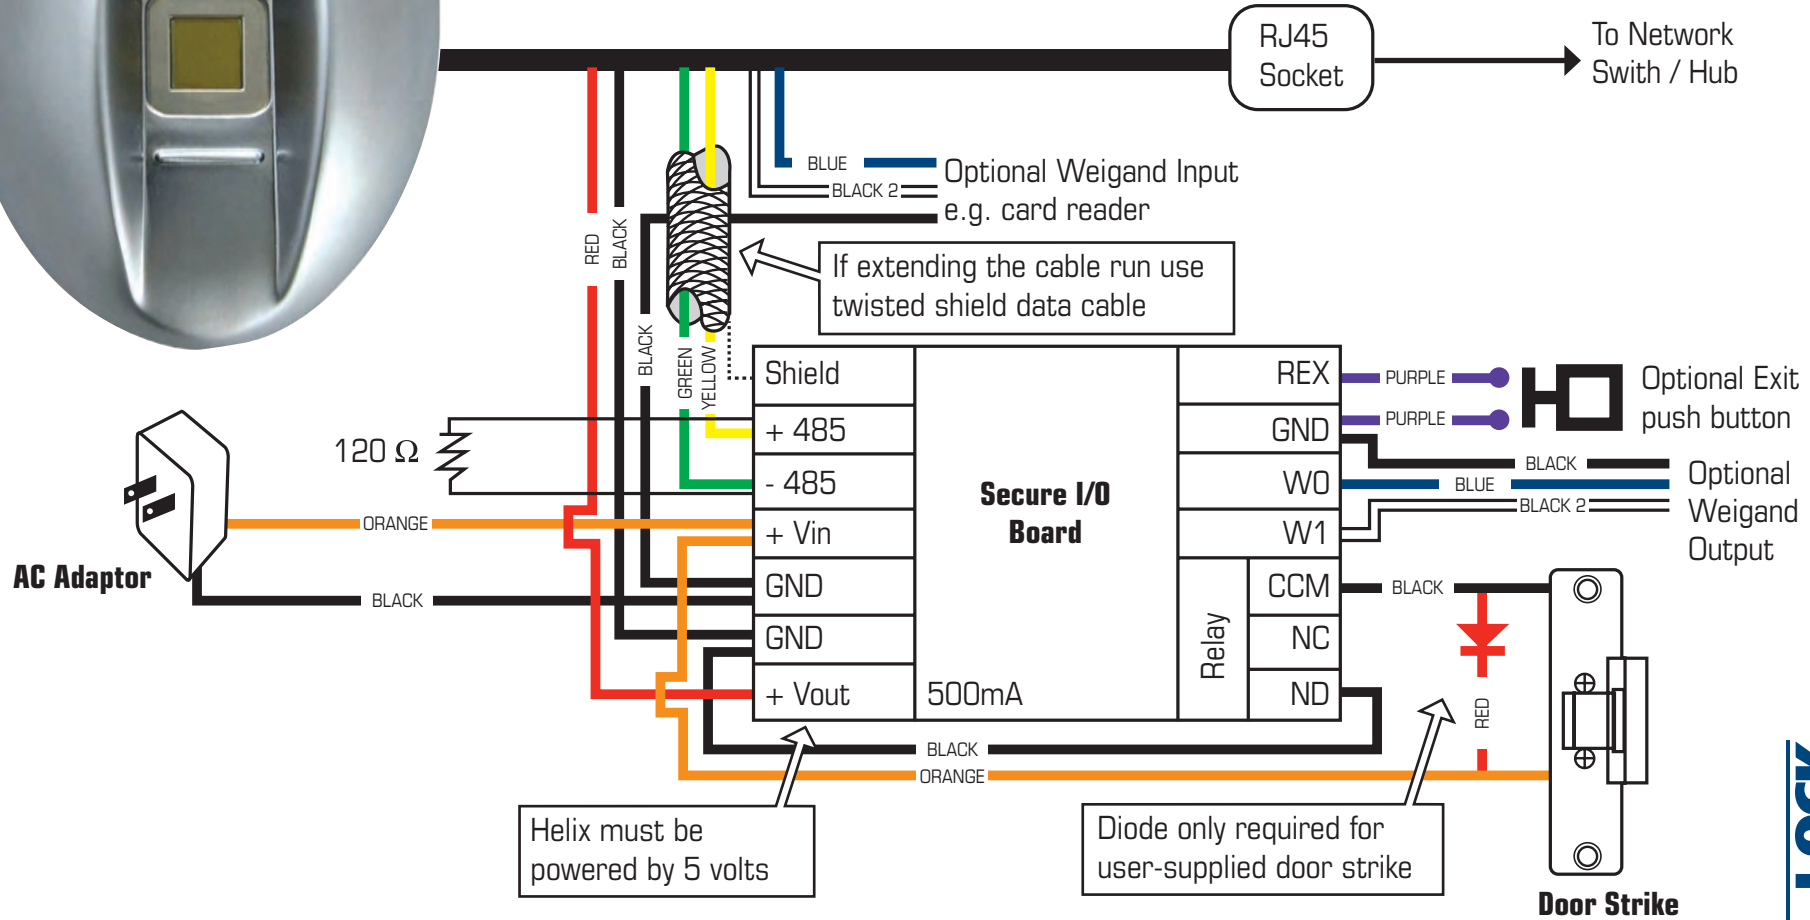

HELIX 100

Using Either Long Cable (16ft.) or Short Cable (1ft.)

Stand-alone Fingerprint Door Security Wiring Diagram

Helix must be powered by 5 volts

Diode only required for user-supplied door strike

LEGEND

RED	+V (5 Volt)	BLACK	GND
ORANGE	+ Power	GREEN	- 485
PURPLE	REX	YELLOW	+ 485
		BLUE	Weigand WO
		BLACK 2	Weigand W1