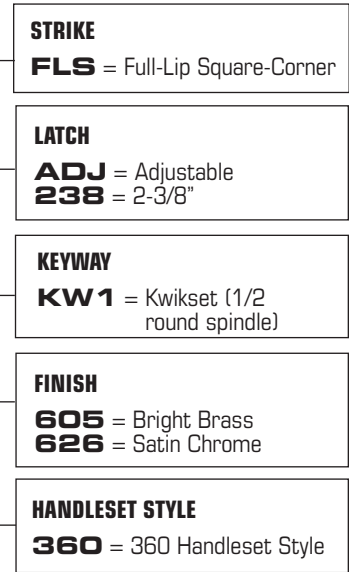

## HT Series Standard Tubular Handlesets

How to Order - Nomenclature

**HT 360 T 605 KW1 238 FLS**

## HT Series Standard Tubular Handlesets

(Without Trim) How to Order - Nomenclature

**HT 360 605 KW1 238 FLS**

## HT Series Standard Tubular Handlesets

(Interior Trim Only) How to Order - Nomenclature

**P 605 HT360 TRIM**

**GENERAL LOCK**

Quality & Value™