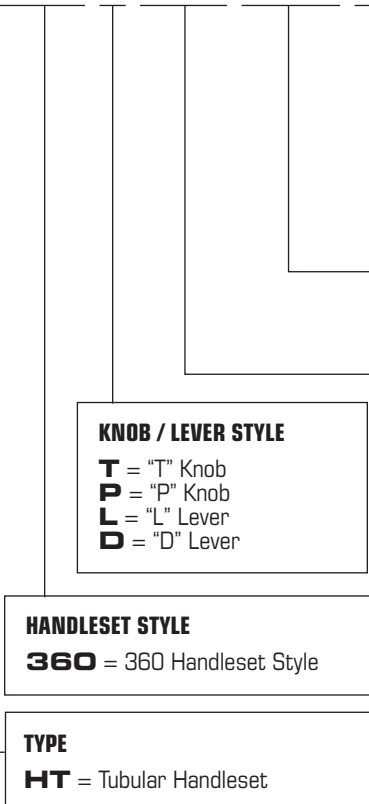

## HT Series Standard Tubular Handlesets

How to Order - Nomenclature

**HT 360 T 605 KW1 238 FLS**

## HT Series Standard Tubular Handlesets

(Without Trim) How to Order - Nomenclature

**HT 360 605 KW1 238 FLS**