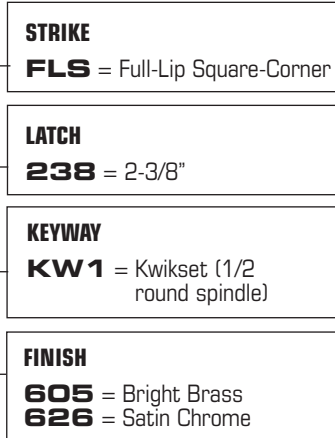

## HT Series Standard Tubular Handlesets

How to Order - Nomenclature

**HT 360 T 605 KW1 238 FLS**

## HT Series Standard Tubular Handlesets

(Without Trim) How to Order - Nomenclature

**HT 360 605 KW1 238 FLS**

## HT Series Standard Tubular Handlesets

(Interior Trim Only) How to Order - Nomenclature

**P 605 HT360 TRIM**

**GENERAL LOCK**

Quality & Value™