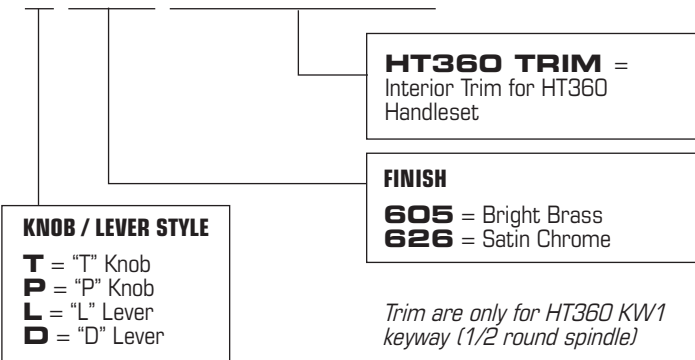

## HT Series Standard Tubular Handlesets

How to Order - Nomenclature

**HT 360 T 605 KW1 238 FLS**

## HT Series Standard Tubular Handlesets

(Without Trim) How to Order - Nomenclature

**HT 360 605 KW1 238 FLS**

## HT Series Standard Tubular Handlesets

(Interior Trim Only) How to Order - Nomenclature

**P 605 HT360 TRIM**

**GENERAL LOCK**

Quality & Value™