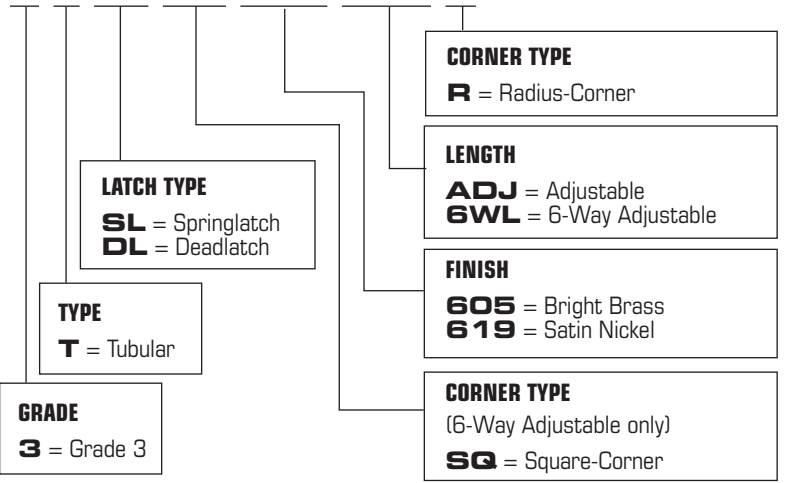

Grade 3 Decorative Tubular Levers / Knobs: Colorado Collection

How to Order - Nomenclature

K T 53 VAL 605 LH C ADJ R FLS

Grade 3 Latches

How to Order - Nomenclature

3 T SL SQ 605 ADJ R

GENERAL LOCK

Quality & Value™