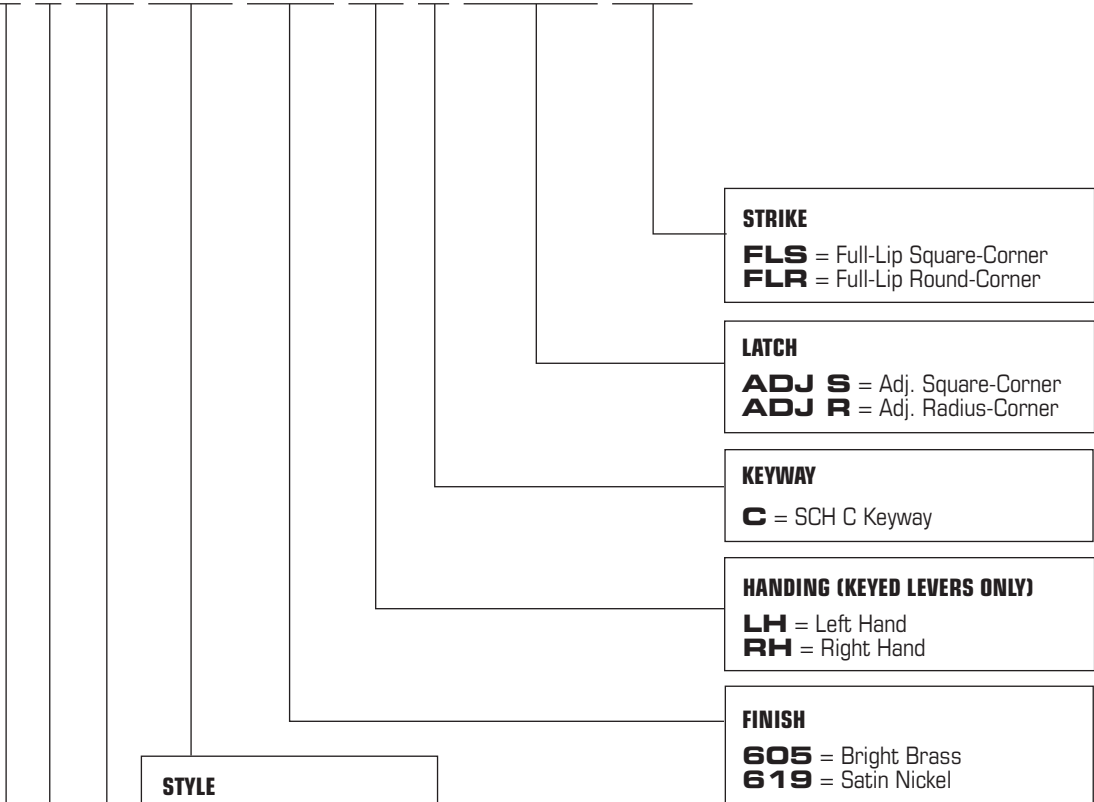

Grade 3 Decorative Tubular Levers / Knobs: Colorado Collection

How to Order - Nomenclature

K T 53 VAL 605 LH C ADJ R FLS

Grade 3 Latches

How to Order - Nomenclature

3 T SL SQ 605 ADJ R

GENERAL LOCK

Quality & Value™