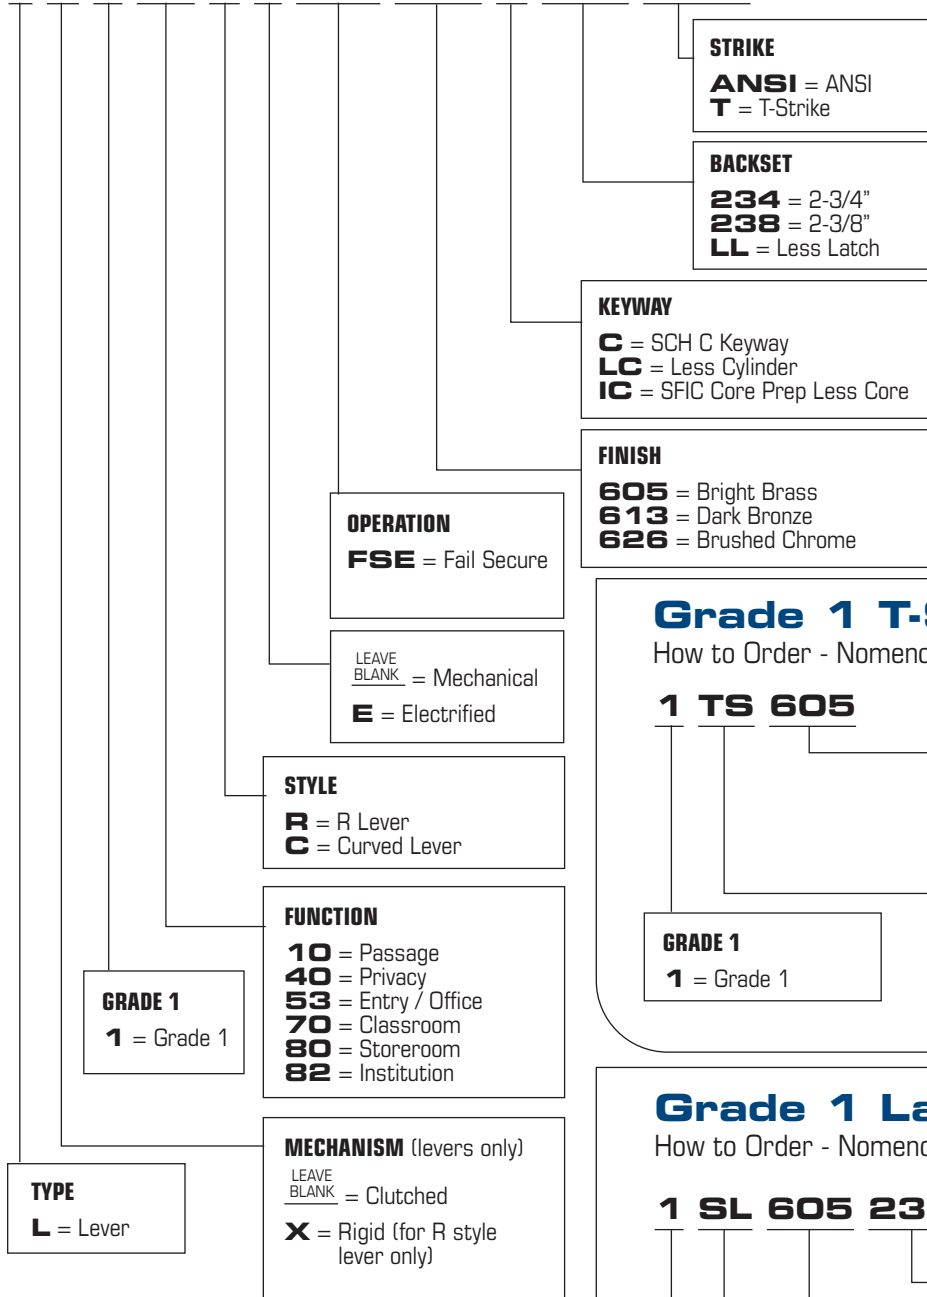

L1 Series Locksets

How to Order - Nomenclature

L X 1 80 R E FSE 626 C 234 ANSI

Grade 1 T-Strikes

How to Order - Nomenclature

1 TS 605

Grade 1 Latches

How to Order - Nomenclature

1 SL 605 234