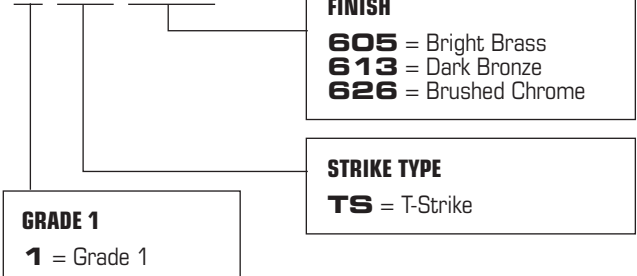

L1 Series Locksets

How to Order - Nomenclature

L X 1 80 R E FSE 626 C 234 ANSI

Grade 1 T-Strikes

How to Order - Nomenclature

1 TS 605

Grade 1 Latches

How to Order - Nomenclature