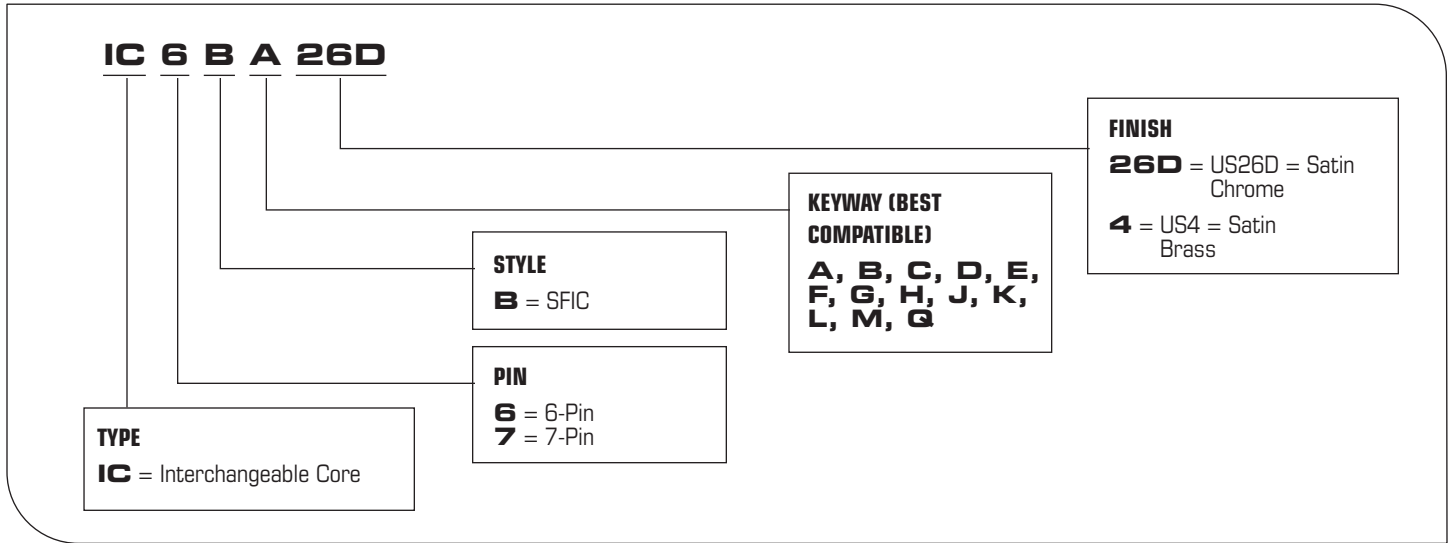

6-Pin and 7-Pin Interchangeable Cores

How to Order - Nomenclature

GENERAL LOCK

Quality & Value™

— Product Guide 103.1 — C:3