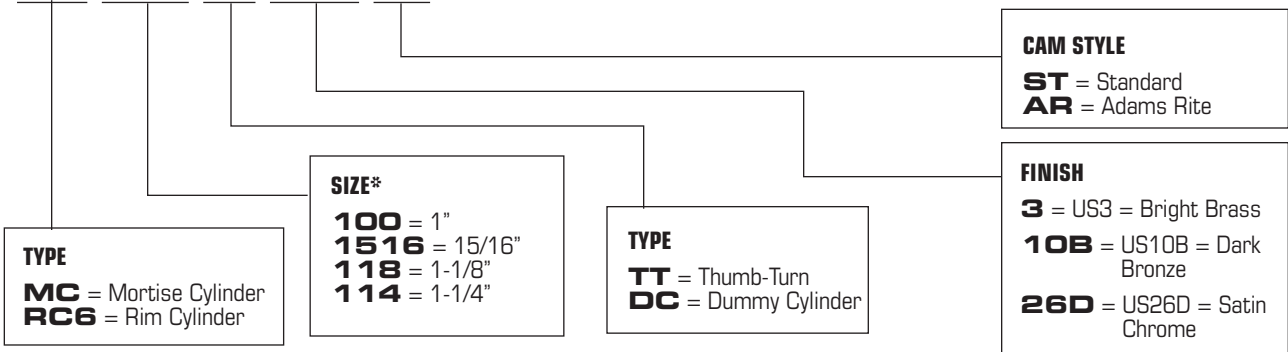

Dummy Cylinders, T-Turns, and IC Mortise and Rim Housings

How to Order - Nomenclature

Dummy Cylinders and T-Turns

MC 118 TT 10B ST

* Not all keyways and finishes are available in all lengths. For special orders, please call your distributor for lead times and pricing info.